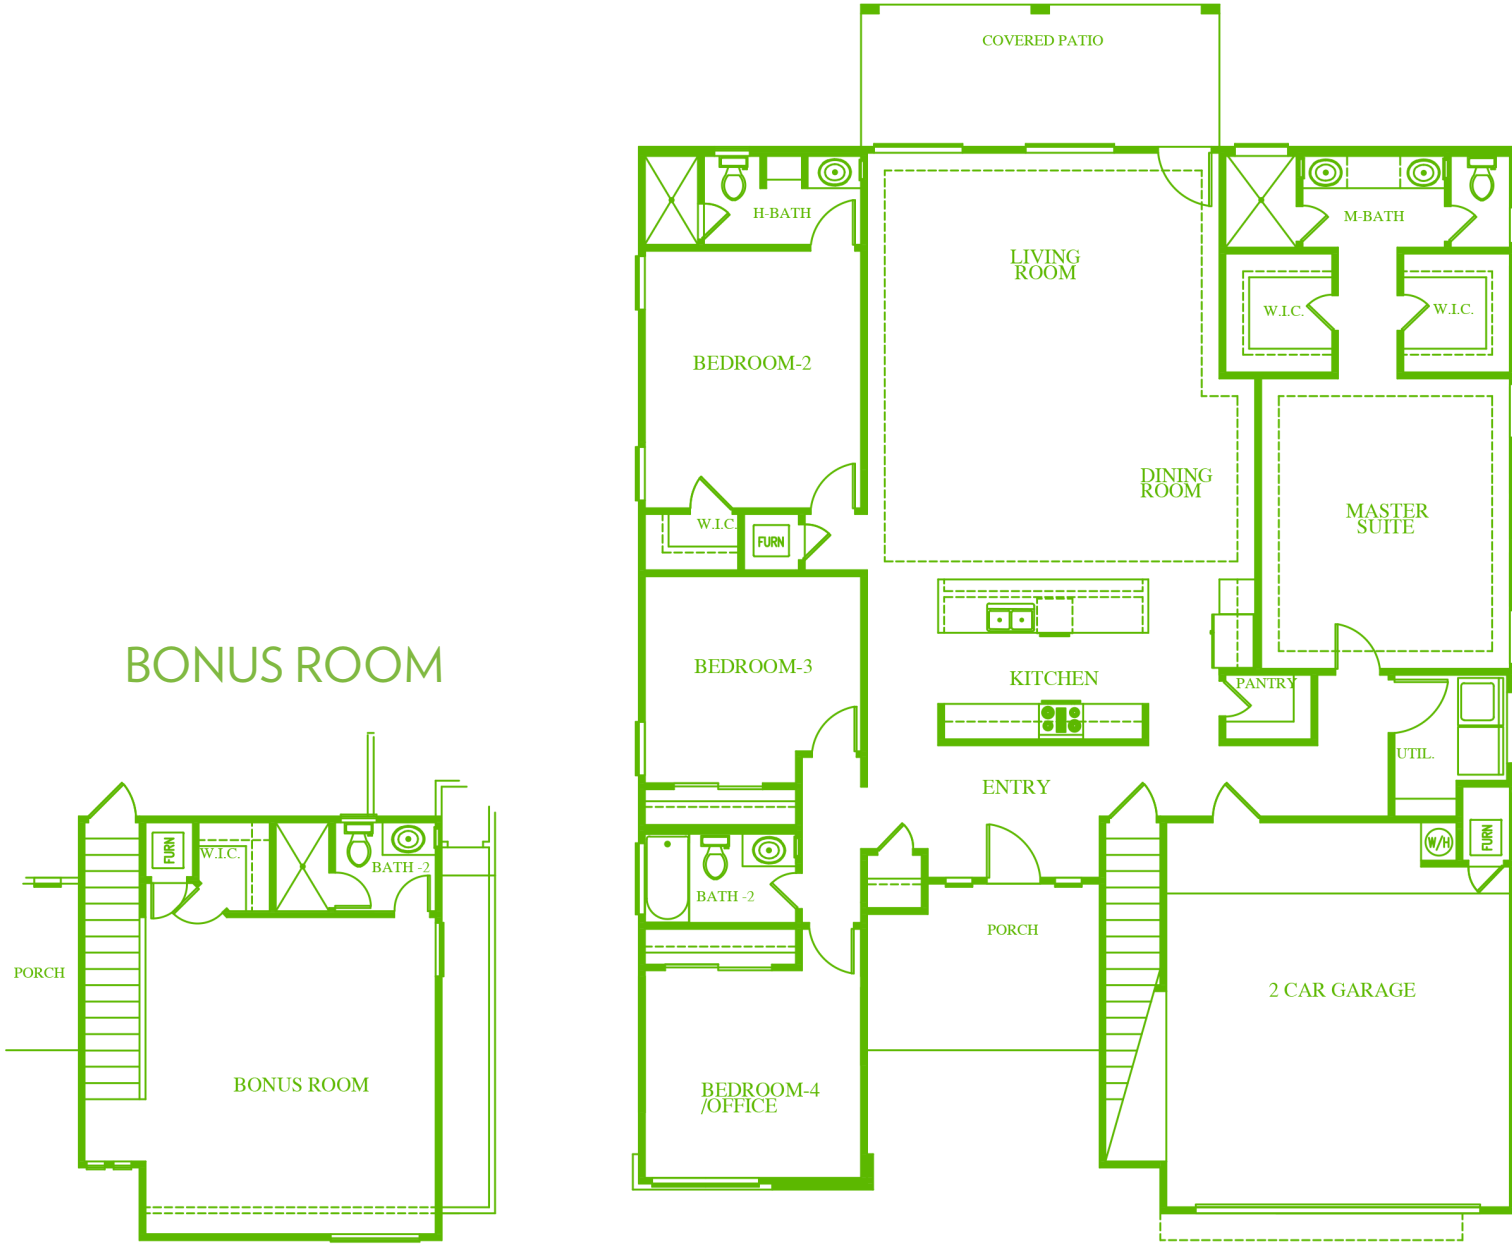

TROPICANA

HOMES

MISSION

W/ BONUS ROOM

2,658 Approx. Sq. Ft.
DIMENSIONS 49'-4"W x 60'D

BEDROOMS: 4 / Bonus Room

BATHROOMS: 4

GARAGE: 2

www.tropicannahomes.com/americas

Updated: July / 8 / 2020

All square footage figures and room dimensions are approximate. Specifications and prices subject to change without notice. This plan is subject to minor modifications by builder or by code requirements. This presentation constitutes intellectual property of Tropicana Homes. Any copying, reproducing or use of this information without the written authorization from Tropicana Homes is strictly prohibited. Copyright 2003, 2011.

FIRST FLOOR

MISSION w/BONUS ROOM
2,658 Approx. Sq. Ft.

BEDROOMS: 4 w/Bonus Room
BATHROOMS: 4
GARAGE: 2

DIMENSIONS 49'-4"W x 60'D