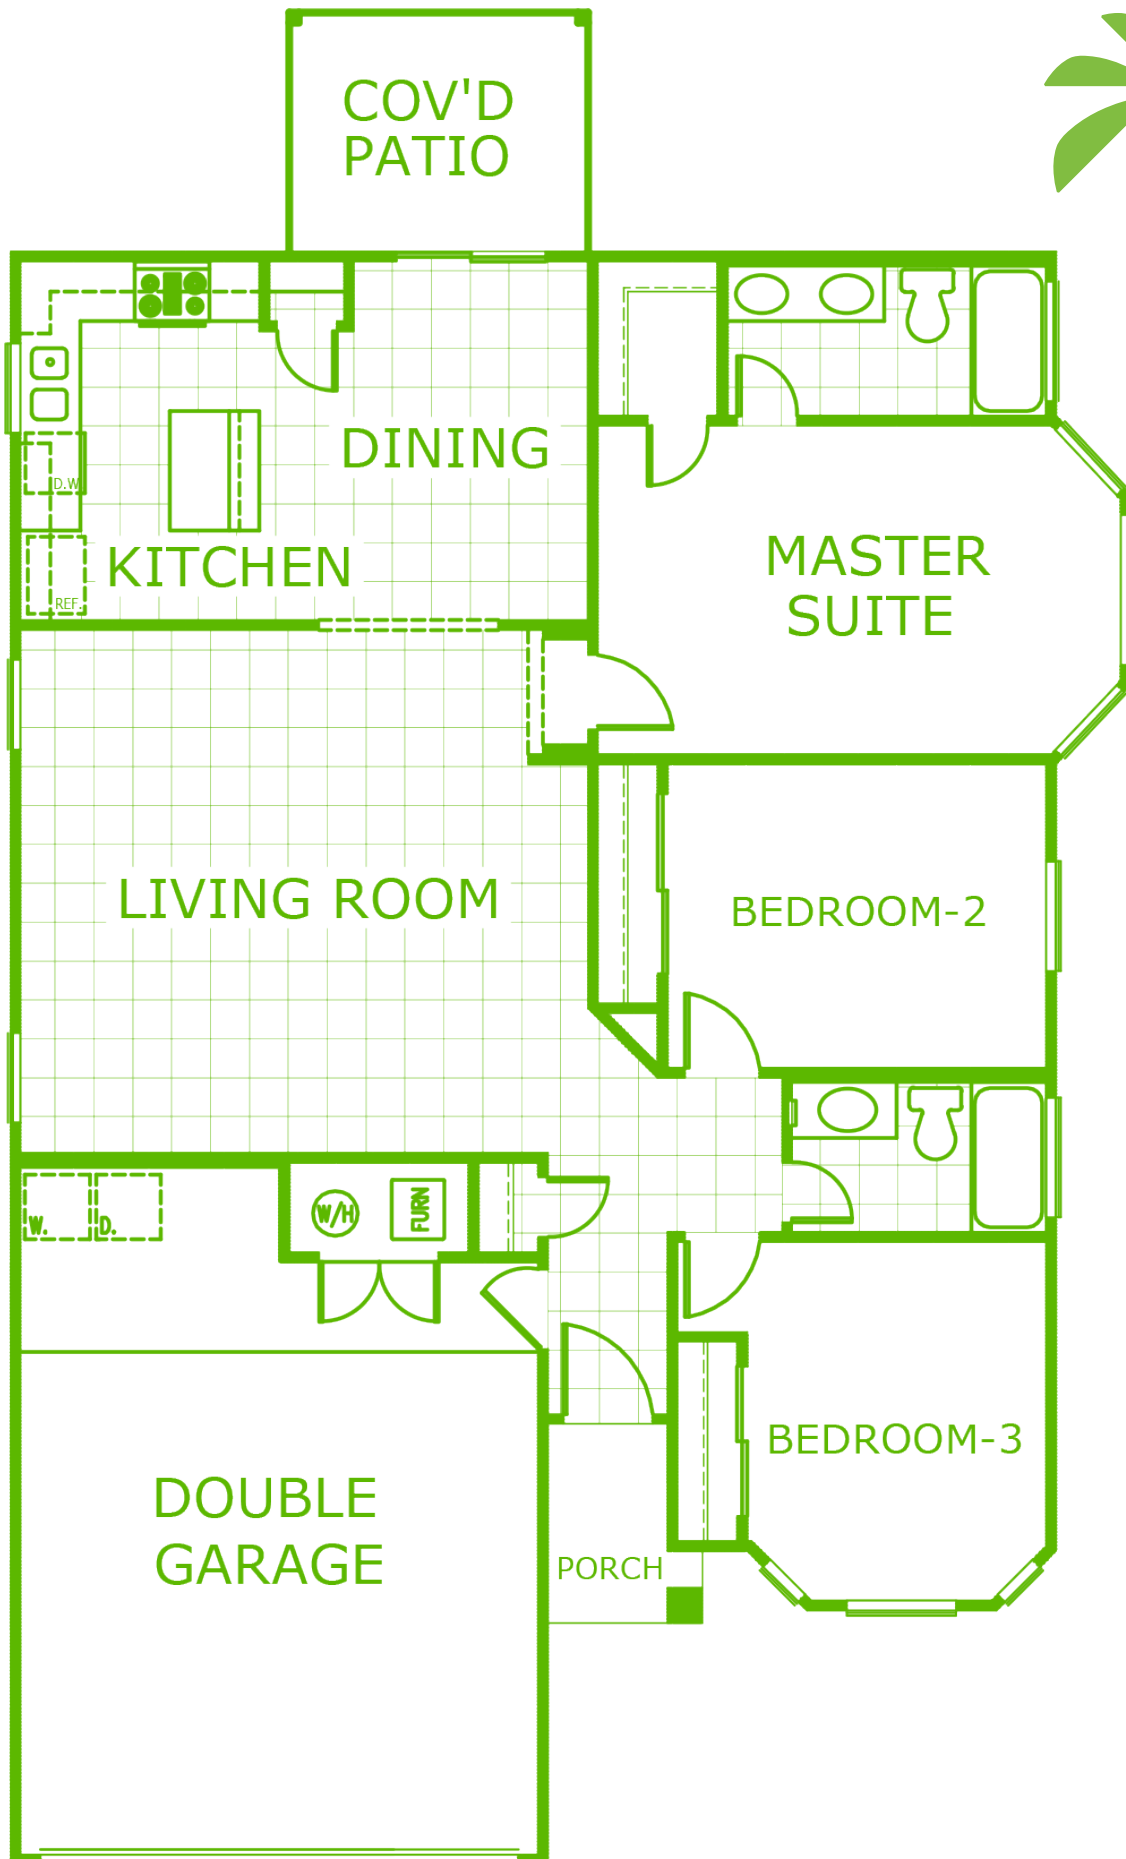

# TROPICANA

HOMES

MEDITERRANEAN \*CHANGES TO MEDITERRANEAN FLOOR PLAN COMING SOON

## NOEL

1,295 Approx. Sq. Ft.

DIMENSIONS 35'W x 54'D

BEDROOMS: 3

BATHROOMS: 2

GARAGE: 2

[www.tropicannahomes.com/floorplans/noel-b](http://www.tropicannahomes.com/floorplans/noel-b)

**NOEL**  
1,295 Approx. Sq. Ft.

BEDROOMS: 3  
BATHROOMS: 2  
GARAGE: 2

DIMENSIONS 35'W x 54'D