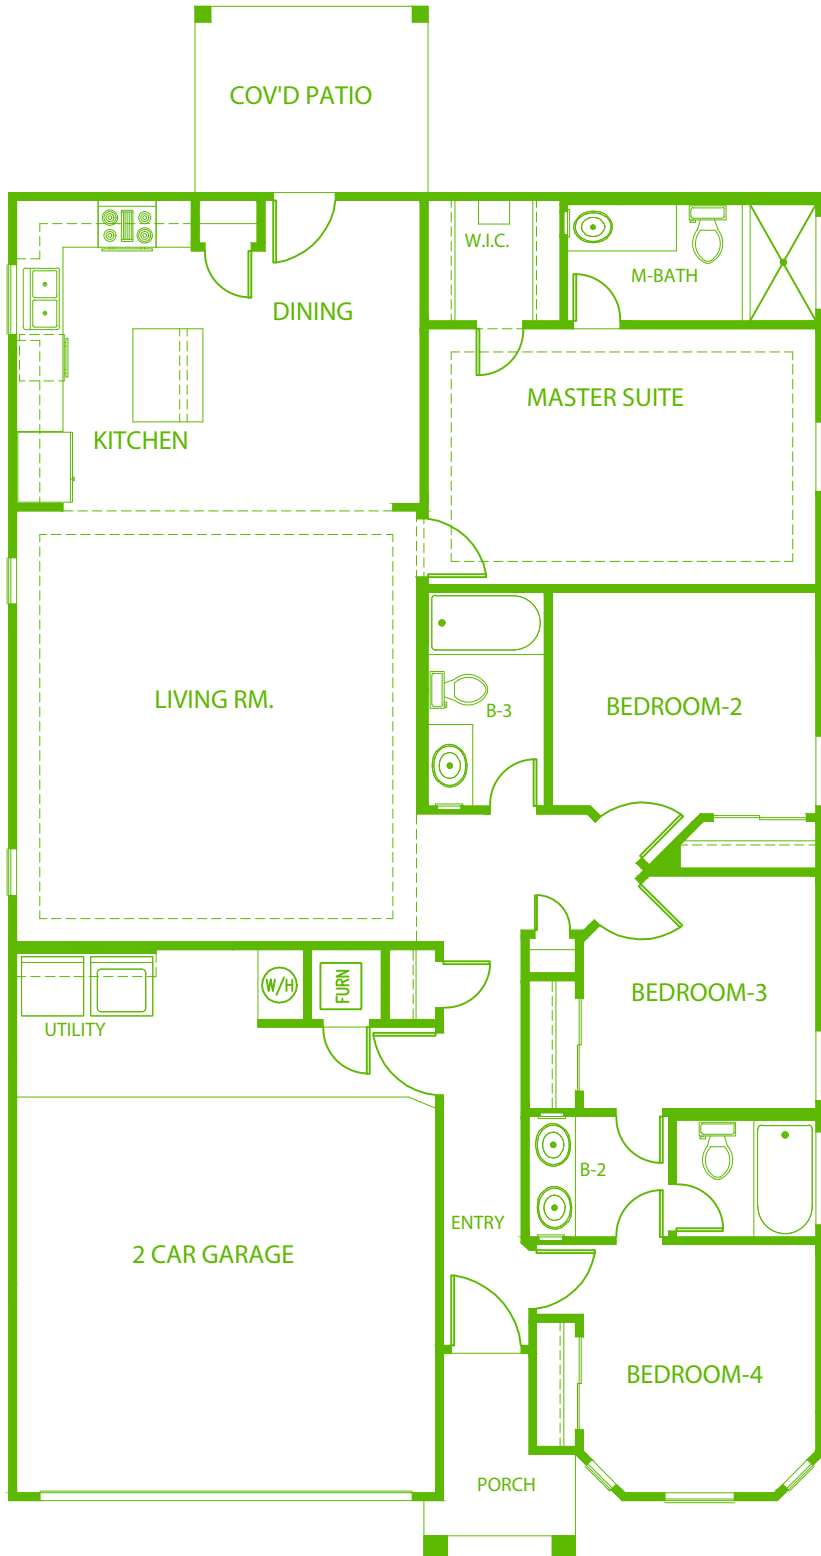

TROPICANA

HOMES

Traditional

**No shingle roofs in Mission Ridge, only clay tile or flat roof options available.*

Traditional B

Modern

NICOLE

1,521 Approx. Sq. Ft.

DIMENSIONS 35'W x 56'-2"D

BEDROOMS: 4

BATHROOMS: 3

GARAGE: 2

[www.tropicannahomes.com](http://www.tropicannahomes.com/floorplans)
/floorplans

Updated: Sep / 18 / 24

All square footage figures and room dimensions are approximate. Specifications and prices subject to change without notice. This plan is subject to minor modifications by builder or by code requirements. This presentation constitutes intellectual property of Tropicana Homes. Any copying, reproducing or use of this information without the written authorization from Tropicana Homes is strictly prohibited. Copyright 2021 Tropicana Homes

EXTENSION 6'-2" DEPTH EXTENSION
UPGRADE 2,000 APPROX. SQ. FT.

5' WIDTH EXTENSION UPGRADE
1,763 APPROX. SQ. FT.

NICOLE
1,521 Approx. Sq. Ft.

BEDROOMS: 4
BATHROOMS: 3
GARAGE: 2

DIMENSIONS 35'W x 56'-2"D