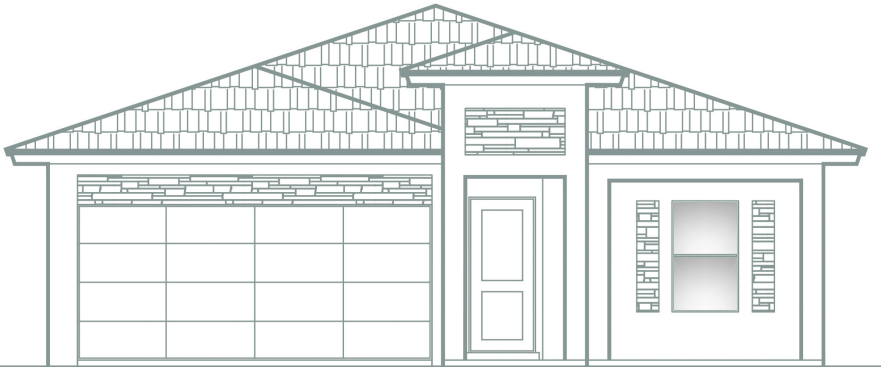

TROPICANA

HOMES

Traditional

**No shingle roofs in Mission Ridge, only clay tile or flat roof options available.*

Traditional B

Modern

NICOLE

1,521 Approx. Sq. Ft.

DIMENSIONS 35'W x 56'-2"D

BEDROOMS: 4

BATHROOMS: 3

GARAGE: 2

[www.tropicannahomes.com](http://www.tropicannahomes.com/floorplans)
/floorplans

Updated: Sep / 18 / 24

All square footage figures and room dimensions are approximate. Specifications and prices subject to change without notice. This plan is subject to minor modifications by builder or by code requirements. This presentation constitutes intellectual property of Tropicana Homes. Any copying, reproducing or use of this information without the written authorization from Tropicana Homes is strictly prohibited. Copyright 2021 Tropicana Homes

EXTENSION 6'-2" DEPTH EXTENSION
UPGRADE 2,000 APPROX. SQ. FT.

5' WIDTH EXTENSION UPGRADE
1,763 APPROX. SQ. FT.

NICOLE
1,521 Approx. Sq. Ft.

BEDROOMS: 4
BATHROOMS: 3
GARAGE: 2

DIMENSIONS 35'W x 56'-2"D