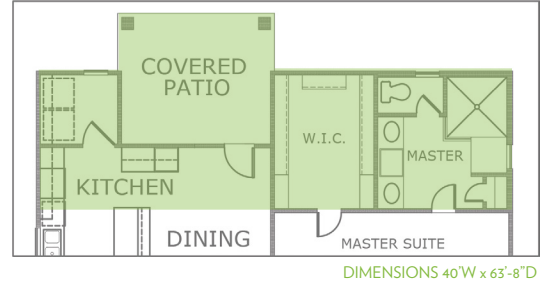

DIMENSIONS 35'W x 56'-2"D

BEDROOMS: 4

BATHROOMS: 3

GARAGE: 2

[www.tropicannahomes.com](http://www.tropicannahomes.com/floorplans)
/floorplans

Updated: Sep / 18 / 24

All square footage figures and room dimensions are approximate. Specifications and prices subject to change without notice. This plan is subject to minor modifications by builder or by code requirements. This presentation constitutes intellectual property of Tropicana Homes. Any copying, reproducing or use of this information without the written authorization from Tropicana Homes is strictly prohibited. Copyright 2021 Tropicana Homes

EXTENSION 6'-2" DEPTH EXTENSION
UPGRADE 2,000 APPROX. SQ. FT.

5' WIDTH EXTENSION UPGRADE
1,763 APPROX. SQ. FT.

NICOLE
1,521 Approx. Sq. Ft.

BEDROOMS: 4
BATHROOMS: 3
GARAGE: 2

DIMENSIONS 35'W x 56'-2"D