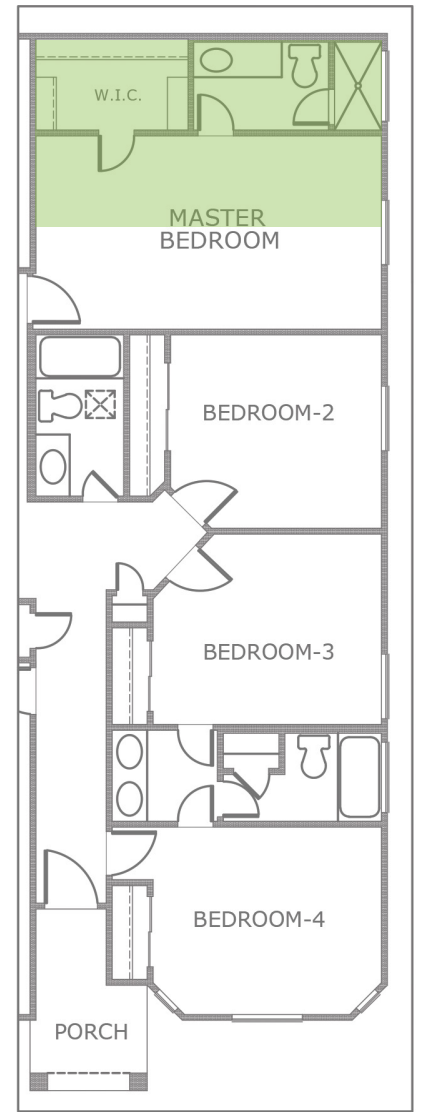

DIMENSIONS 35'W x 56'-2"D

BEDROOMS: 4

BATHROOMS: 3

GARAGE: 2

[www.tropicannahomes.com](http://www.tropicannahomes.com/floorplans)
/floorplans

Updated: Sep / 18 / 24

All square footage figures and room dimensions are approximate. Specifications and prices subject to change without notice. This plan is subject to minor modifications by builder or by code requirements. This presentation constitutes intellectual property of Tropicana Homes. Any copying, reproducing or use of this information without the written authorization from Tropicana Homes is strictly prohibited. Copyright 2021 Tropicana Homes

EXTENSION 6'-2" DEPTH EXTENSION
UPGRADE 2,000 APPROX. SQ. FT.

5' WIDTH EXTENSION UPGRADE
1,763 APPROX. SQ. FT.

NICOLE
1,521 Approx. Sq. Ft.

BEDROOMS: 4
BATHROOMS: 3
GARAGE: 2

DIMENSIONS 35'W x 56'-2"D